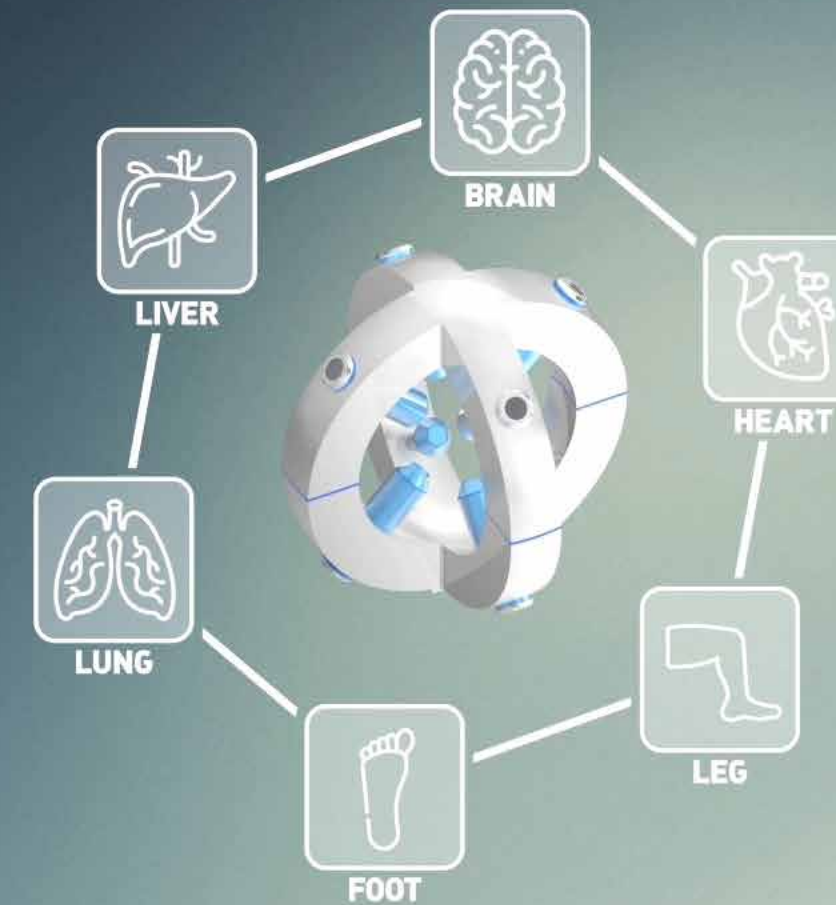

## 한국생명공학연구원 Series3편

www.andmorech.com

### WIRED/WIRELESS MAGNETIC ROBOTS

developed **wired/wireless magnetic robots** and **magnetic navigation system** which can remotely treat the vascular disease

magnetic navigation system which can remotely treat the vascular disease