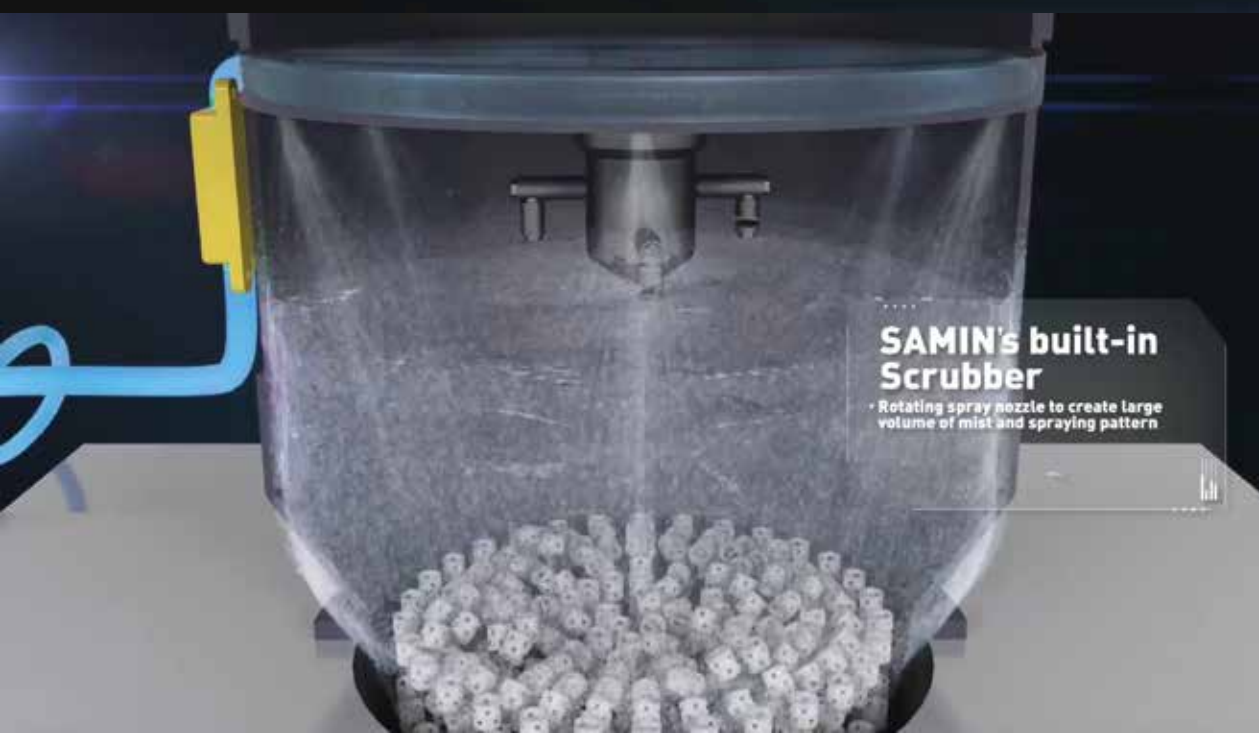

SAMIN's built-in Scrubber